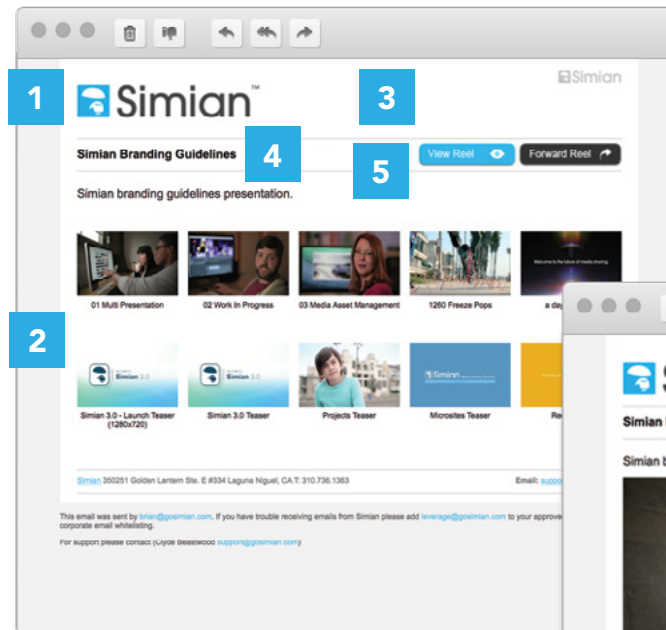

4 / Presentation Title

- / Font color (hex value)

5 / Header/Footer Divider Lines

- / 1px line solid color (hex value)

6 / View Presentation Button

- / Graphic, solid color (hex value)

7 / Presentation Message

- / Font color (hex value)
- / Font size

8 / Highlight Link Color

- / Font color (hex value)

Thumbnails

Hero Image

LOGIN SCREEN

1 / Logo

- / Max height 160px. Max width 450px.
- / Placement (center)

2 / Login Background

- / Solid color (hex value)
- / Background cover image
- / Tile-able image

3 / Background Image

- / Solid color (hex value)
- / Full cover image (1200x800 px recommended & web optimized)
- / Tile-able image

4 / Login Button

- / Solid color (hex value)

5 / Trouble Logging In Link

- / Solid color (hex value)

SIMIAN INTERFACE

1 / Logo

- / Max height 30px. Max width 600px.
- / Placement (left)