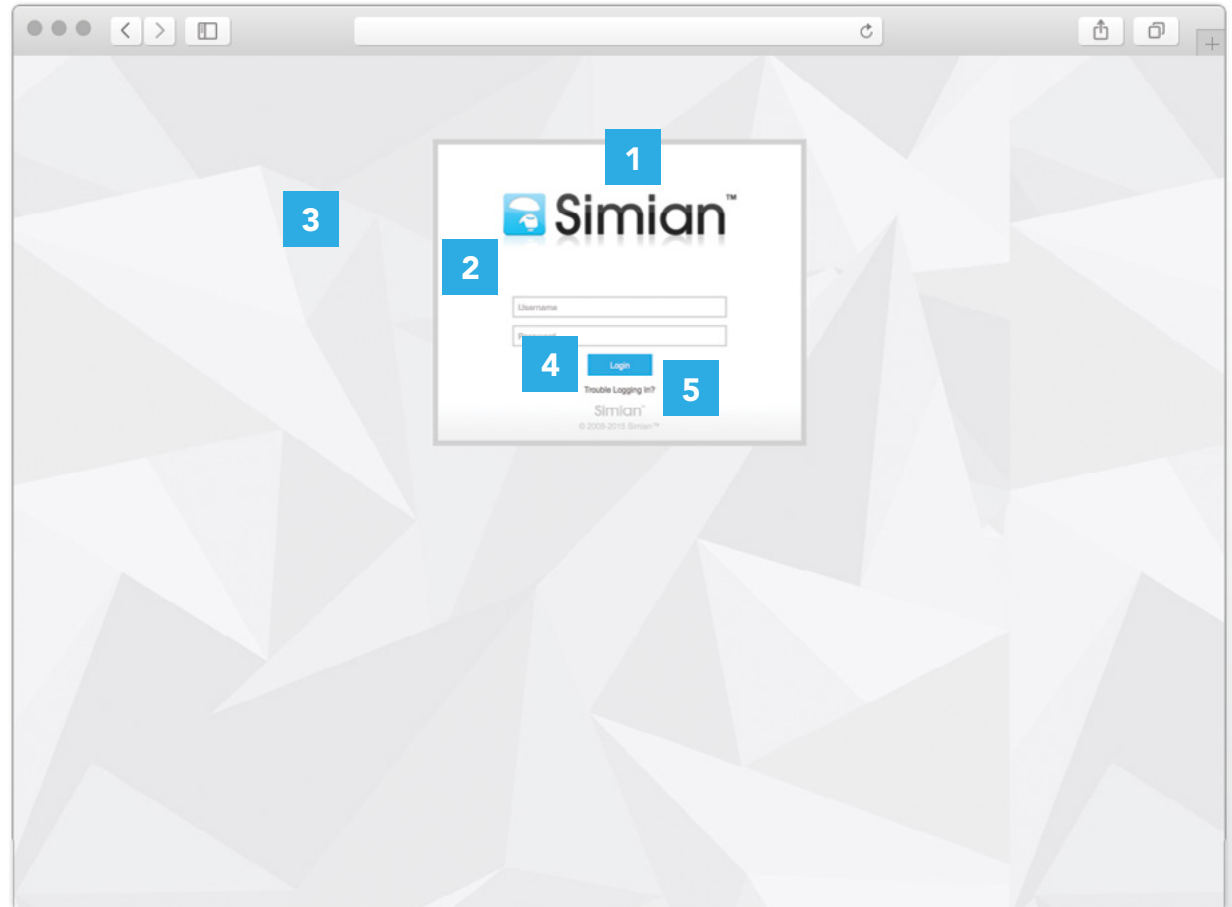

- / Font color (hex value)
- / Font size

8 / Highlight Link Color

- / Font color (hex value)

Thumbnails

Hero Image

LOGIN SCREEN

1 / Logo

- / Max height 160px. Max width 450px.
- / Placement (center)

2 / Login Background

- / Solid color (hex value)
- / Background cover image
- / Tile-able image

3 / Background Image

- / Solid color (hex value)
- / Full cover image (1200x800 px recommended & web optimized)
- / Tile-able image

4 / Login Button

- / Solid color (hex value)

5 / Trouble Logging In Link

- / Solid color (hex value)

SIMIAN INTERFACE

1 / Logo

- / Max height 30px. Max width 600px.
- / Placement (left)